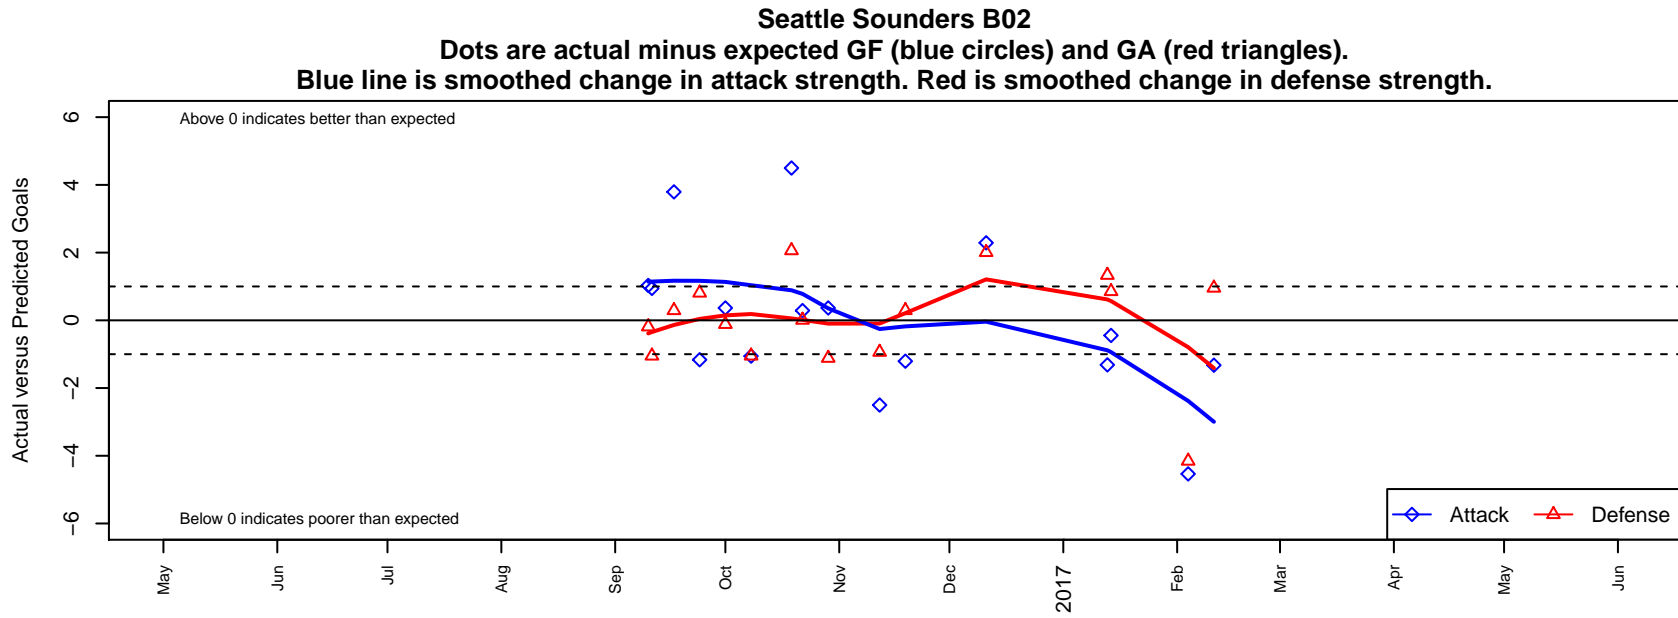

Seattle Sounders B02

Seattle Sounders FC
Tukwila, WA
B02 total strength=1777
attack=53.51 defense=16.34

alt names used:

Venues played:
2016 FWRL B01

**attack and defense variance (black dot)
relative to other teams
and top 10 in region**

**attack and defense rating
relative to others at age
and all opponents in last 13 months**

**attack and defense rating
relative to others at age
and all opponents in last 13 months**

Performance relative to 13 month average

Performance relative to 13 month average

Distribution of opponents
 Red = Lose zone, Blue = Win zone, Green = Even
 Black line separates win/lose zones

lot. A=Neither has attack advantage, B=Opponent has both attack and defense advantage, C=Opponent has both attack and defense disadvantage, D=Both have