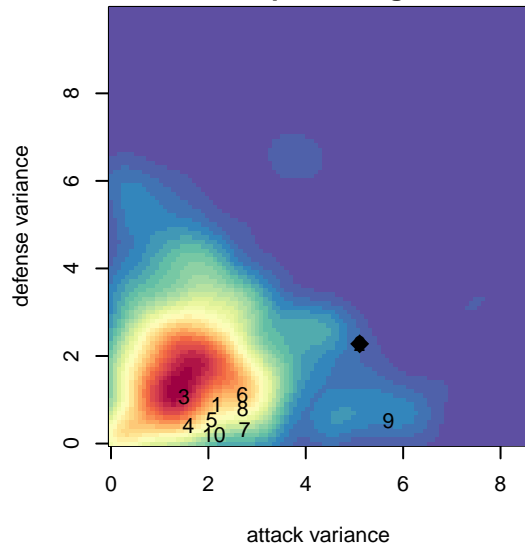

Seattle Sounders B02

Seattle Sounders FC
Tukwila, WA
B02 total strength=1777
attack=53.51 defense=16.34

alt names used:

Venues played:
2016 FWRL B01

**attack and defense variance (black dot)
relative to other teams
and top 10 in region**

**attack and defense rating
relative to others at age
and all opponents in last 13 months**

**attack and defense rating
relative to others at age
and all opponents in last 13 months**

Performance relative to 13 month average

Performance relative to 13 month average

Distribution of opponents
 Red = Lose zone, Blue = Win zone, Green = Even
 Black line separates win/lose zones

lot. A=Neither has attack advantage, B=Opponent has both attack and defense advantage, C=Opponent has both attack and defense disadvantage, D=Both have