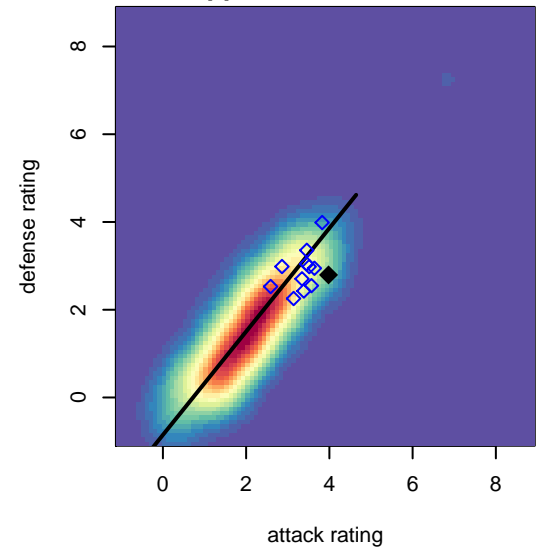

Seattle Sounders B02

Seattle Sounders FC
Tukwila, WA
B02 total strength=1777
attack=53.51 defense=16.34

alt names used:

Venues played:
2016 FWRL B01

**attack and defense variance (black dot)
relative to other teams
and top 10 in region**

**attack and defense rating
relative to others at age
and all opponents in last 13 months**

**attack and defense rating
relative to others at age
and all opponents in last 13 months**

Performance relative to 13 month average

Performance relative to 13 month average

Distribution of opponents
 Red = Lose zone, Blue = Win zone, Green = Even
 Black line separates win/lose zones

lot. A=Neither has attack advantage, B=Opponent has both attack and defense advantage, C=Opponent has both attack and defense disadvantage, D=Both have