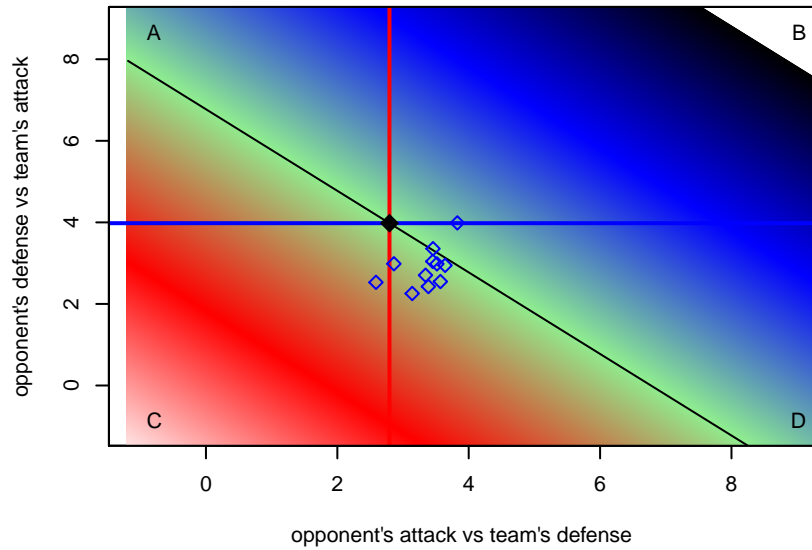

Seattle Sounders B02

Seattle Sounders FC
Tukwila, WA
B02 total strength=1777
attack=53.51 defense=16.34

alt names used:

Venues played:
2016 FWRL B01

**attack and defense variance (black dot)
relative to other teams
and top 10 in region**

**attack and defense rating
relative to others at age
and all opponents in last 13 months**

**attack and defense rating
relative to others at age
and all opponents in last 13 months**

Performance relative to 13 month average

Performance relative to 13 month average

Distribution of opponents
 Red = Lose zone, Blue = Win zone, Green = Even
 Black line separates win/lose zones

lot. A=Neither has attack advantage, B=Opponent has both attack and defense advantage, C=Opponent has both attack and defense disadvantage, D=Both have